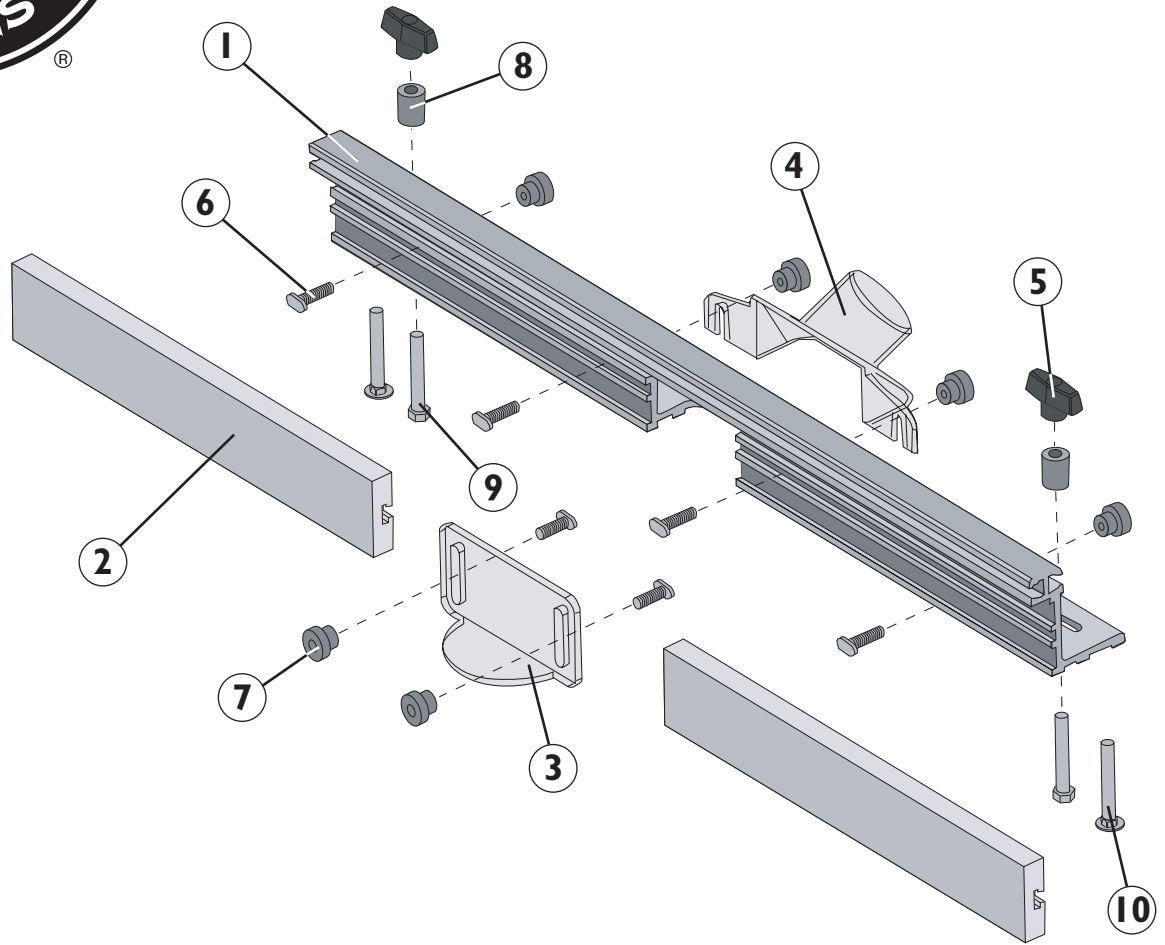

## PARTS LIST

	Quantity
1 Aluminum Fence	1
2 Adjustable MDF Fence Faces	2
3 Bit Safety Guard	1
4 Dust Port	1
5 3/8-16 T-Knobs	2
6 5/16-18 x 1 1/4" T-Bolts	6
7 1" Round Knobs	6
8 Knob Spacer	2
9 3/8-16 x 2 1/2" Hex Bolt (For ProMaxRT Cast Iron table)	2
10 3/8-16 x 2 3/4" Carriage Bolt (For ProTop Phenolic table)	2
11 3/8" Nylon Washer (Not Shown)	2